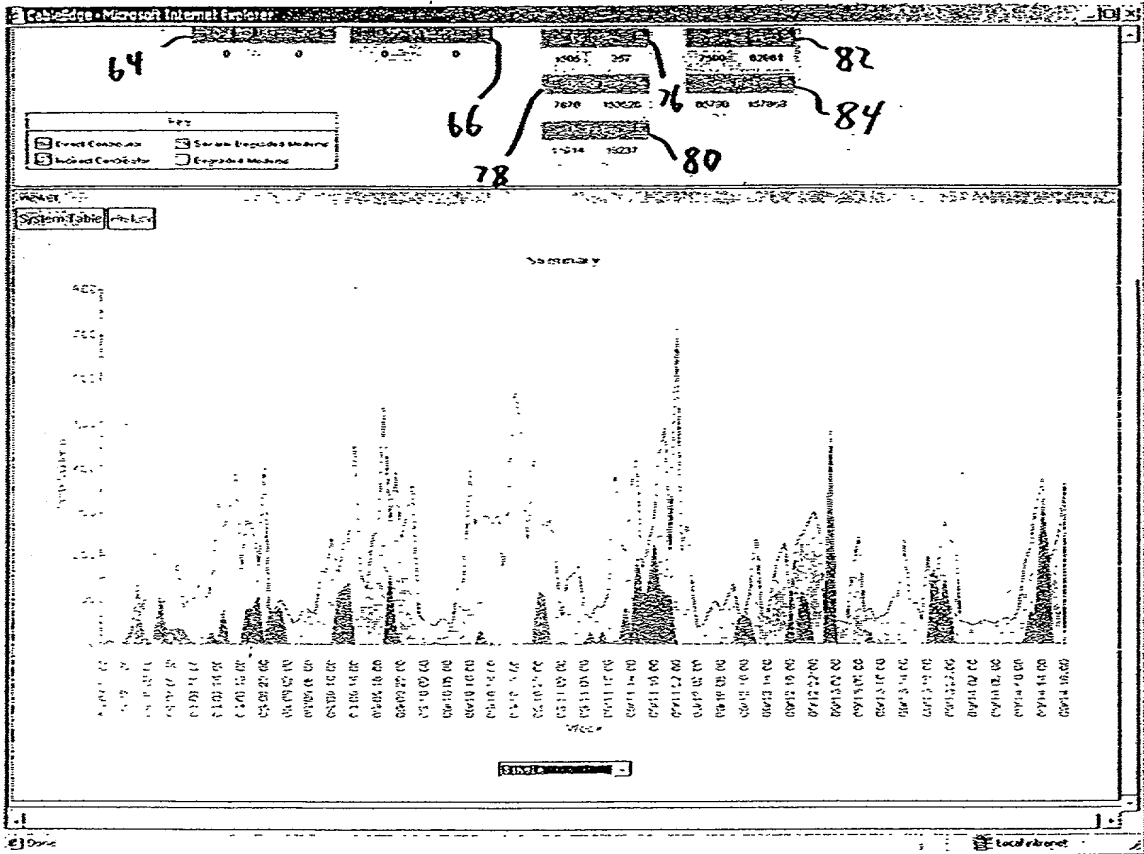

20170909 09:56:56

FIG. 8